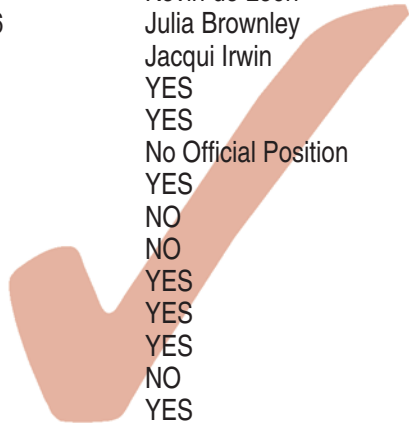

Democratic Party Endorsed Candidates/Ballot Items for the *City of Thousand Oaks*

<u>Ballot-Item</u>	<u>Endorsement</u>
Governor	Gavin Newsom
Lt. Governor	No Official Position
Secretary of State	Alex Padilla
State Controller	Betty T. Yee
State Treasurer	Fiona Ma
Attorney General	Xavier Becerra
Insurance Commissioner	Ricardo Lara
Superintendent of Public Instruction	Tony K. Thurmond
Board of Equalization, District 3	Tony Vazquez
U.S. Senate	Kevin de León
U.S. House of Reps, CD-26	Julia Brownley
State Assembly, AD-44	Jacqui Irwin
Ballot Proposition 1	YES
Ballot Proposition 2	YES
Ballot Proposition 3	No Official Position
Ballot Proposition 4	YES
Ballot Proposition 5	NO
Ballot Proposition 6	NO
Ballot Proposition 7	YES
Ballot Proposition 8	YES
Ballot Proposition 10	YES
Ballot Proposition 11	NO
Ballot Proposition 12	YES
Vta County Brd of Education, Area 2	Mike Teasdale
Conejo Rec and Parks Dist. 3	Chaise Rasheed
Conejo Valley Unified School District	Bill Gorback
Conejo Valley Unified School District	Cindy Goldberg
Conejo Valley Unified School District	Jenny Fitzgerald
Oxnard Union High School Board	Karen Sher
Thousand Oaks City Council	Robert Engler
City of Thousand Oaks Measure P	YES