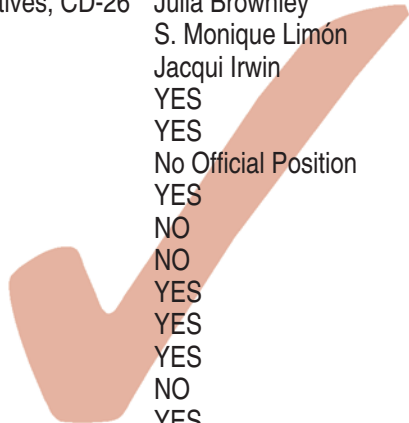

City of Ventura

<u>Ballot-Item</u>	<u>Endorsement</u>
Governor	Gavin Newsom
Lt. Governor	No Official Position
Secretary of State	Alex Padilla
State Controller	Betty T. Yee
State Treasurer	Fiona Ma
Attorney General	Xavier Becerra
Insurance Commissioner	Ricardo Lara
Superintendent of Public Instruction	Tony K. Thurmond
Board of Equalization, District 3	Tony Vazquez
U.S. Senate	Kevin de León
U.S. House of Representatives, CD-24	Salud Carbajal
U.S. House of Representatives, CD-26	Julia Brownley
State Assembly, AD-37	S. Monique Limón
State Assembly, AD-44	Jacqui Irwin
Ballot Proposition 1	YES
Ballot Proposition 2	YES
Ballot Proposition 3	No Official Position
Ballot Proposition 4	YES
Ballot Proposition 5	NO
Ballot Proposition 6	NO
Ballot Proposition 7	YES
Ballot Proposition 8	YES
Ballot Proposition 10	YES
Ballot Proposition 11	NO
Ballot Proposition 12	YES
Ventura City Council, District 1	Sofia Rubalcava
Ventura City Council, District 4	Eric Nasarenko
Ventura City Council, District 5	Marie Lakin
Ventura City Council, District 6	Lorrie Brown
Vta Unified School Board, District 4	Deborah Meyer Morris
Allan Hancock Joint Comm College District Bond Measure Y	YES