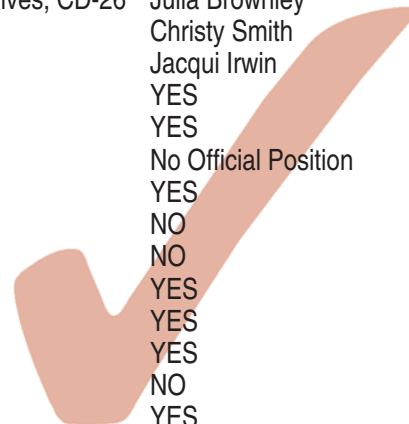

Democratic Party Endorsed Candidates/Ballot Items for the **City of Simi Valley**

<u>Ballot-Item</u>	<u>Endorsement</u>
Governor	Gavin Newsom
Lt. Governor	No Official Position
Secretary of State	Alex Padilla
State Controller	Betty T. Yee
State Treasurer	Fiona Ma
Attorney General	Xavier Becerra
Insurance Commissioner	Ricardo Lara
Superintendent of Public Instruction	Tony K. Thurmond
Board of Equalization, District 3	Tony Vazquez
U.S. Senate	Kevin de León
U.S. House of Representatives, CD-25	Katie Hill
U.S. House of Representatives, CD-26	Julia Brownley
State Assembly, AD-38	Christy Smith
State Assembly, AD-44	Jacqui Irwin
Ballot Proposition 1	YES
Ballot Proposition 2	YES
Ballot Proposition 3	No Official Position
Ballot Proposition 4	YES
Ballot Proposition 5	NO
Ballot Proposition 6	NO
Ballot Proposition 7	YES
Ballot Proposition 8	YES
Ballot Proposition 10	YES
Ballot Proposition 11	NO
Ballot Proposition 12	YES
Rancho Simi Rec and Park District	Brian Dennert
Simi Valley City Council	Phil Loos
Simi Valley City Council	Ruth Luevenos
City of Simi Valley Measure Q	YES
City of Simi Valley Measure R	YES
City of Simi Valley Measure S