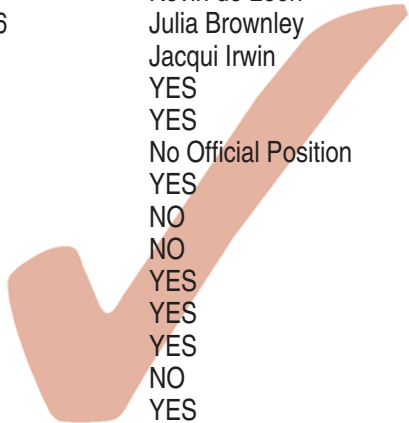

Democratic Party Endorsed Candidates/Ballot Items for the *City of Thousand Oaks*

<u>Ballot-Item</u>	<u>Endorsement</u>
Governor	Gavin Newsom
Lt. Governor	No Official Position
Secretary of State	Alex Padilla
State Controller	Betty T. Yee
State Treasurer	Fiona Ma
Attorney General	Xavier Becerra
Insurance Commissioner	Ricardo Lara
Superintendent of Public Instruction	Tony K. Thurmond
Board of Equalization, District 3	Tony Vazquez
U.S. Senate	Kevin de León
U.S. House of Reps, CD-26	Julia Brownley
State Assembly, AD-44	Jacqui Irwin
Ballot Proposition 1	YES
Ballot Proposition 2	YES
Ballot Proposition 3	No Official Position
Ballot Proposition 4	YES
Ballot Proposition 5	NO
Ballot Proposition 6	NO
Ballot Proposition 7	YES
Ballot Proposition 8	YES
Ballot Proposition 10	YES
Ballot Proposition 11	NO
Ballot Proposition 12	YES
Vta County Brd of Education, Area 2	Mike Teasdale
Conejo Rec and Parks Dist. 3	Chaise Rasheed
Conejo Valley Unified School District	Bill Gorback
Conejo Valley Unified School District	Cindy Goldberg
Conejo Valley Unified School District	Jenny Fitzgerald
Oxnard Union High School Board	Karen Sher
Thousand Oaks City Council	Robert Engler
City of Thousand Oaks Measure P	YES